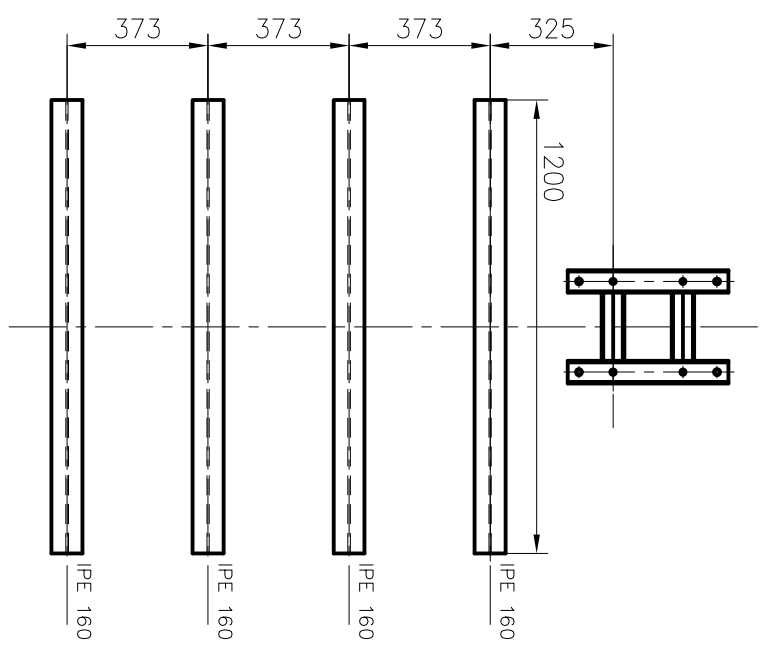

FRAME NOT INCLUDED
ONLY FOR INFORMATION

TOWER	A	B
EWK-E 144/2	380	2320
EWK-E 144/3	570	2620
EWK-E 144/4	760	2620

ESCALA
1:20
U.DIM. mm

EVAPORATIVE CONDENSER
EWK-E 144

PLANO: EWK-E 144