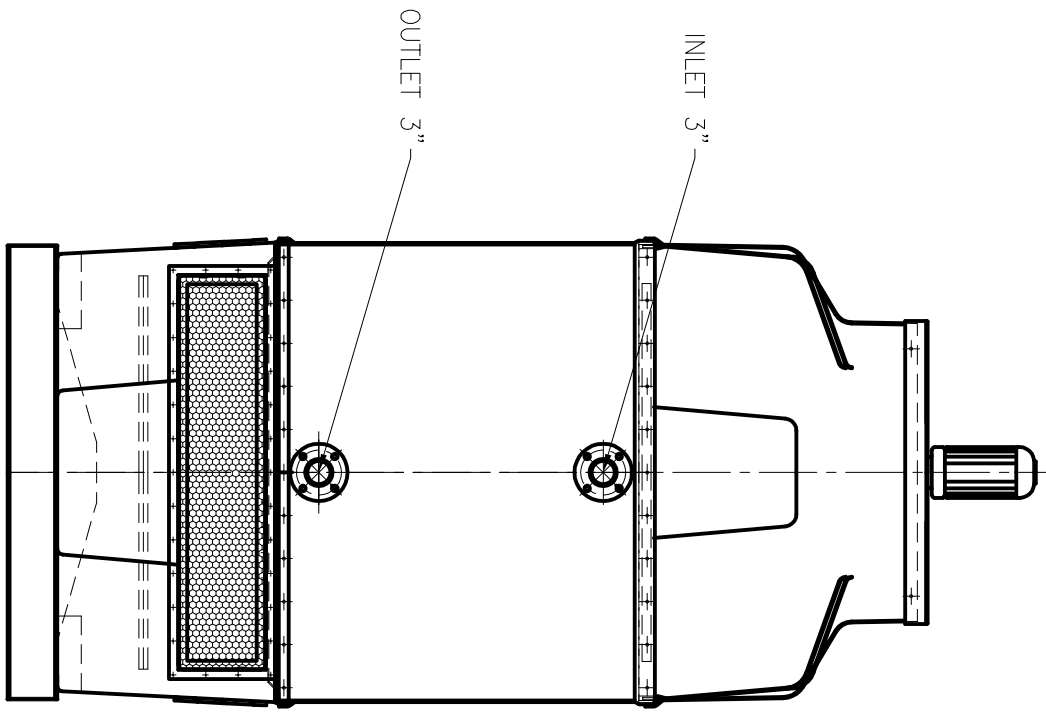

1

2

3

4

FRAME NOT INCLUDED  
ONLY FOR INFORMATION

TOWER	A	B
EWK-C 225/3	570	2660
EWK-C 224/4	760	2660
EWK-C 225/5	950	2960

ESCALA  
1:25  
U.DIM. mm

CLOSE CIRCUIT COOLING TOWER  
EWK-C 225

PLANO: EWK-C 225