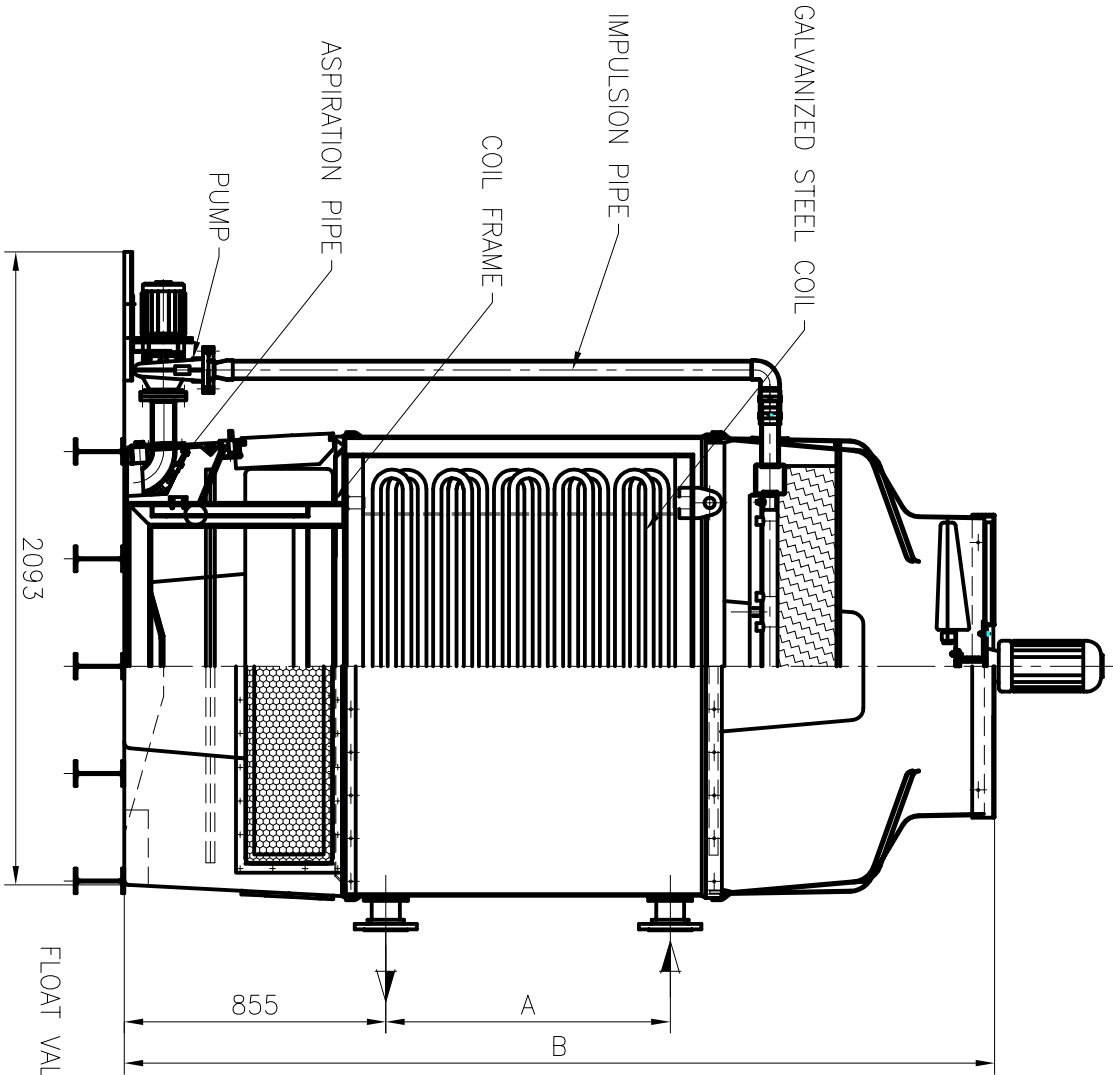

1

2

3

4

FRAME NOT INCLUDED  
ONLY FOR INFORMATION

TOWER	A	B
EWK-C 225/3	570	2660
EWK-C 224/4	760	2660
EWK-C 225/5	950	2960

ESCALA  
1:25  
U.DIM. mm

CLOSE CIRCUIT COOLING TOWER  
EWK-C 225

PLANO: EWK-C 225