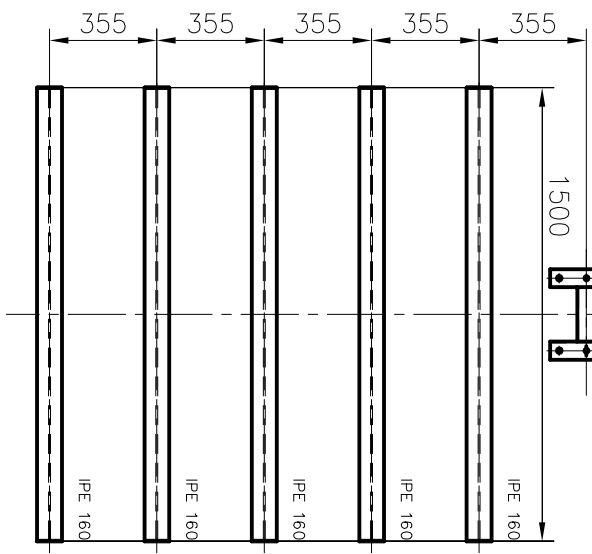

1

2

3

4

FRAME NOT INCLUDED  
ONLY FOR INFORMATION

TOWER	A	B
EWK-C 225/3	570	2660
EWK-C 224/4	760	2660
EWK-C 225/5	950	2960

ESCALA  
1:25  
U.DIM. mm

CLOSE CIRCUIT COOLING TOWER  
EWK-C 225

PLANO: EWK-C 225